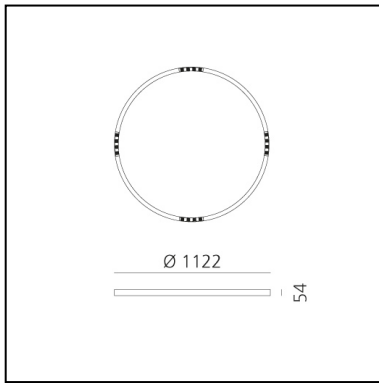

A.24 Stand-alone - Ceiling Circular - Sharping Emission - Ø 1122mm - 2700K - App Compatible - Brushed Copper

Carlotta de Bevilacqua

IP20    Dimmerable: 

LUMINAIRE

- Watt: **42W**
- Delivered lumens output: **3056lm**
- CCT: **2700K**
- Efficiency: **81%**
- Efficacy: **72.77lm/W**
- CRI: **90**
- Dimmable Typology: **Push & APP**

Notes

220/240Vac 50/60Hz electronic driver included. Uses 1 DALI address.
Sharping kit (louvers and covers for curved elements) has to be ordered separately.

DESCRIPTION

A.24 is a new comprehensive and flexible system to design light in space. A single profile, only 24 mm thick, can be installed in the recessed, ceiling or suspension mode to continuously follow the angles on a flat or three-dimensional surface. This profile hosts to a variety of performance options: diffused light, sharp optical units with three beam angles, or a smart magnetic track. This makes A.24 a flexible system, as well as an open platform to accommodate other products from the Architectural collection. The suspension version also features direct emission. The three solutions can be alternated to match the architecture and the room functions with utmost flexibility. The competence of Artemide is revealed by the quality of light, as well as by the ability of A.24 to freely move in space, with direct power connection points up to 14 metres apart.

DIMENSIONS

- Height: **cm 5.4**
- Diameter: **cm 112**
- Weight: **cm 5.5**

SOURCES INCLUDED

- Category: **Led**
- Number: **1**
- Watt: **50W**
- Color temperature (K): **2700K**

Accessories

NO
IMAGE
AVAILABLE

NO
IMAGE
AVAILABLE

A.24 Stand-alone - Trimless frame to be used for
recessed the power kit - Ceiling Ø1122 and Ø1500
AQ94200