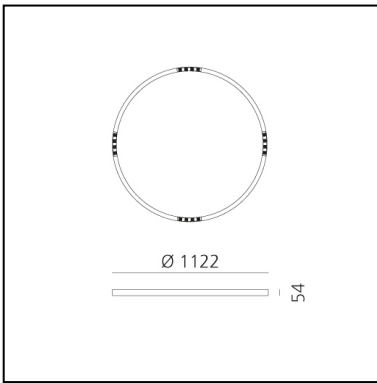

A.24 Stand-alone - Ceiling Circular - Sharping Emission - Ø 1122mm - 2700K - App Compatible - Brushed Silver

Carlotta de Bevilacqua

IP20    Dimmerable: 

LUMINAIRE

- Watt: **42W**
- Delivered lumens output: **3056lm**
- CCT: **2700K**
- Efficiency: **81%**
- Efficacy: **72.77lm/W**
- CRI: **90**
- Dimmable Typology: **Push & APP**

Notes

220/240Vac 50/60Hz electronic driver included. Uses 1 DALI address.
Sharping kit (louvers and covers for curved elements) has to be ordered separately.

DESCRIPTION

A.24 is a new comprehensive and flexible system to design light in space. A single profile, only 24 mm thick, can be installed in the recessed, ceiling or suspension mode to continuously follow the angles on a flat or three-dimensional surface. This profile hosts to a variety of performance options: diffused light, sharp optical units with three beam angles, or a smart magnetic track. This makes A.24 a flexible system, as well as an open platform to accommodate other products from the Architectural collection. The suspension version also features direct emission. The three solutions can be alternated to match the architecture and the room functions with utmost flexibility. The competence of Artemide is revealed by the quality of light, as well as by the ability of A.24 to freely move in space, with direct power connection points up to 14 metres apart.

DIMENSIONS

- Height: **cm 5.4**
- Diameter: **cm 112**
- Weight: **cm 5.5**

SOURCES INCLUDED

- Category: **Led**
- Number: **1**
- Watt: **50W**
- Color temperature (K): **2700K**

Accessories

NO
IMAGE
AVAILABLE

NO
IMAGE
AVAILABLE

A.24 Stand-alone - Trimless frame to be used for
recessed the power kit - Ceiling Ø1122 and Ø1500
AQ94200