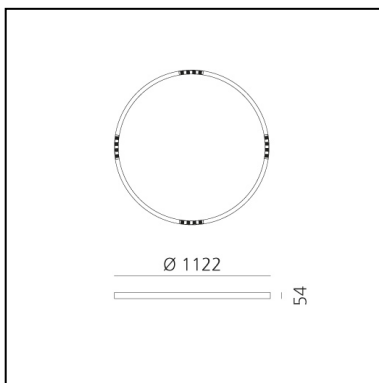

A.24 Stand-alone - Ceiling Circular - Sharping Emission - Ø 1122mm - 2700K - App Compatible - White

Carlotta de Bevilacqua

IP20    Dimmerable: 

LUMINAIRE

- Watt: **42W**
- Delivered lumens output: **3056lm**
- CCT: **2700K**
- Efficiency: **81%**
- Efficacy: **72.77lm/W**
- CRI: **90**
- Dimmable Typology: **Push & APP**

Notes

220/240Vac 50/60Hz electronic driver included. Uses 1 DALI address.
Sharping kit (louvers and covers for curved elements) has to be ordered separately.

DESCRIPTION

A.24 is a new comprehensive and flexible system to design light in space. A single profile, only 24 mm thick, can be installed in the recessed, ceiling or suspension mode to continuously follow the angles on a flat or three-dimensional surface. This profile hosts to a variety of performance options: diffused light, sharp optical units with three beam angles, or a smart magnetic track. This makes A.24 a flexible system, as well as an open platform to accommodate other products from the Architectural collection. The suspension version also features direct emission. The three solutions can be alternated to match the architecture and the room functions with utmost flexibility. The competence of Artemide is revealed by the quality of light, as well as by the ability of A.24 to freely move in space, with direct power connection points up to 14 metres apart.

DIMENSIONS

- Height: **cm 5.4**
- Diameter: **cm 112**
- Weight: **cm 5.5**

SOURCES INCLUDED

- Category: **Led**
- Number: **1**
- Watt: **50W**
- Color temperature (K): **2700K**

Accessories

NO
IMAGE
AVAILABLE