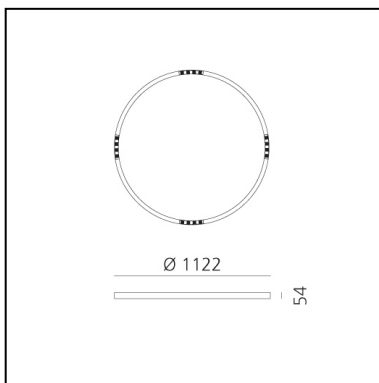

# A.24 Stand-alone - Ceiling Circular - Sharping Emission - Ø 1122mm - 2700K - DALI - Brushed Silver

Carlotta de Bevilacqua

IP20    Dimmerable: 

## DIMENSIONS

- Height: **cm 5.4**
- Diameter: **cm 112**
- Weight: **cm 5.5**