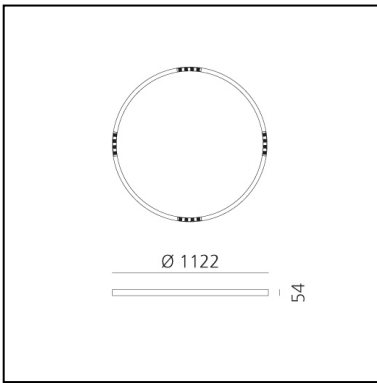

A.24 Stand-alone - Ceiling Circular - Sharping Emission - Ø 1122mm - 3000K - App Compatible - Brushed Bronze

Carlotta de Bevilacqua

IP20    Dimmerable: 

LUMINAIRE

- Watt: **42W**
- Delivered lumens output: **3256lm**
- CCT: **3000K**
- Efficiency: **81%**
- Efficacy: **77.53lm/W**
- CRI: **90**
- Dimmable Typology: **Push & APP**

Notes

220/240Vac 50/60Hz electronic driver included. Uses 1 DALI address.
Sharping kit (louvers and covers for curved elements) has to be ordered separately.

DESCRIPTION

A.24 is a new comprehensive and flexible system to design light in space. A single profile, only 24 mm thick, can be installed in the recessed, ceiling or suspension mode to continuously follow the angles on a flat or three-dimensional surface. This profile hosts to a variety of performance options: diffused light, sharp optical units with three beam angles, or a smart magnetic track. This makes A.24 a flexible system, as well as an open platform to accommodate other products from the Architectural collection. The suspension version also features direct emission. The three solutions can be alternated to match the architecture and the room functions with utmost flexibility. The competence of Artemide is revealed by the quality of light, as well as by the ability of A.24 to freely move in space, with direct power connection points up to 14 metres apart.

DIMENSIONS

- Height: **cm 5.4**
- Diameter: **cm 112**
- Weight: **cm 5.5**

SOURCES INCLUDED

- Category: **Led**
- Number: **1**
- Watt: **50W**
- Color temperature (K): **3000K**
- CRI: **90**

Accessories

NO
IMAGE
AVAILABLE

A.24 Stand-alone - Trimless frame to be used for
recessed the power kit - Ceiling Ø1122 and Ø1500
AQ94200