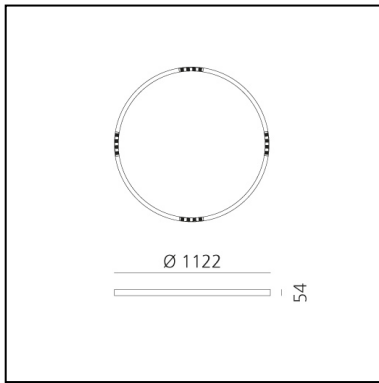

A.24 Stand-alone - Ceiling Circular - Sharping Emission - Ø 1122mm - 3000K - App Compatible - Brushed Copper

Carlotta de Bevilacqua

IP20    Dimmerable: 

LUMINAIRE

- Watt: **42W**
- Delivered lumens output: **3256lm**
- CCT: **3000K**
- Efficiency: **81%**
- Efficacy: **77.53lm/W**
- CRI: **90**
- Dimmable Typology: **Push & APP**

Notes

220/240Vac 50/60Hz electronic driver included. Uses 1 DALI address.
Sharping kit (louvers and covers for curved elements) has to be ordered separately.

DESCRIPTION

A.24 is a new comprehensive and flexible system to design light in space. A single profile, only 24 mm thick, can be installed in the recessed, ceiling or suspension mode to continuously follow the angles on a flat or three-dimensional surface. This profile hosts to a variety of performance options: diffused light, sharp optical units with three beam angles, or a smart magnetic track. This makes A.24 a flexible system, as well as an open platform to accommodate other products from the Architectural collection. The suspension version also features direct emission. The three solutions can be alternated to match the architecture and the room functions with utmost flexibility. The competence of Artemide is revealed by the quality of light, as well as by the ability of A.24 to freely move in space, with direct power connection points up to 14 metres apart.

DIMENSIONS

- Height: **cm 5.4**
- Diameter: **cm 112**
- Weight: **cm 5.5**

SOURCES INCLUDED

- Category: **Led**
- Number: **1**
- Watt: **50W**
- Color temperature (K): **3000K**
- CRI: **90**

Accessories

NO
IMAGE
AVAILABLE

A.24 Stand-alone - Trimless frame to be used for
recessed the power kit - Ceiling Ø1122 and Ø1500
AQ94200