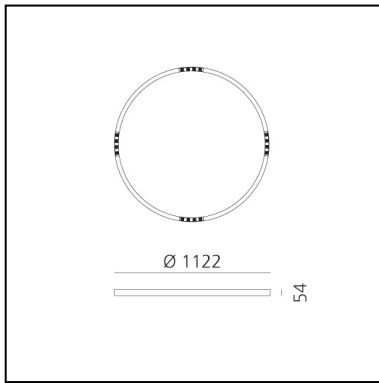

A.24 Stand-alone - Ceiling Circular - Sharping Emission - Ø 1122mm - 3000K - App Compatible - Brushed Silver

Carlotta de Bevilacqua

IP20    Dimmerable: 

LUMINAIRE

- Watt: **42W**
- Delivered lumens output: **3256lm**
- CCT: **3000K**
- Efficiency: **81%**
- Efficacy: **77.53lm/W**
- CRI: **90**
- Dimmable Typology: **Push & APP**

Notes

220/240Vac 50/60Hz electronic driver included. Uses 1 DALI address.
Sharping kit (louvers and covers for curved elements) has to be ordered separately.

DESCRIPTION

A.24 is a new comprehensive and flexible system to design light in space. A single profile, only 24 mm thick, can be installed in the recessed, ceiling or suspension mode to continuously follow the angles on a flat or three-dimensional surface. This profile hosts to a variety of performance options: diffused light, sharp optical units with three beam angles, or a smart magnetic track. This makes A.24 a flexible system, as well as an open platform to accommodate other products from the Architectural collection. The suspension version also features direct emission. The three solutions can be alternated to match the architecture and the room functions with utmost flexibility. The competence of Artemide is revealed by the quality of light, as well as by the ability of A.24 to freely move in space, with direct power connection points up to 14 metres apart.

DIMENSIONS

- Height: **cm 5.4**
- Diameter: **cm 112**
- Weight: **cm 5.5**

SOURCES INCLUDED

- Category: **Led**
- Number: **1**
- Watt: **50W**
- Color temperature (K): **3000K**
- CRI: **90**

Accessories

NO
IMAGE
AVAILABLE

A.24 Stand-alone - Trimless frame to be used for
recessed the power kit - Ceiling Ø1122 and Ø1500
AQ94200