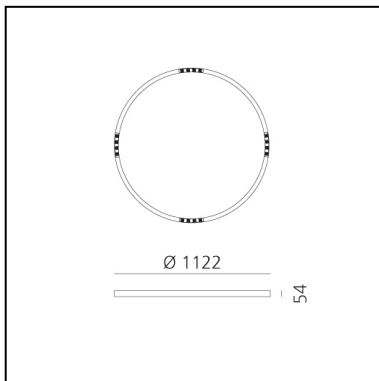

A.24 Stand-alone - Ceiling Circular - Sharping Emission - Ø 1122mm - 3000K - DALI - Brushed Copper

Carlotta de Bevilacqua

IP20    Dimmerable: 

LUMINAIRE

- Watt: **42W**
- Delivered lumens output: **3256lm**
- CCT: **3000K**
- Efficiency: **81%**
- Efficacy: **77.53lm/W**
- CRI: **90**
- Dimmable Typology: **Dali**

Notes

220/240Vac 50/60Hz electronic driver included. Uses 1 DALI address.
Sharping kit (louvers and covers for curved elements) has to be ordered separately.

DESCRIPTION

A.24 is a new comprehensive and flexible system to design light in space. A single profile, only 24 mm thick, can be installed in the recessed, ceiling or suspension mode to continuously follow the angles on a flat or three-dimensional surface. This profile hosts to a variety of performance options: diffused light, sharp optical units with three beam angles, or a smart magnetic track. This makes A.24 a flexible system, as well as an open platform to accommodate other products from the Architectural collection. The suspension version also features direct emission. The three solutions can be alternated to match the architecture and the room functions with utmost flexibility. The competence of Artemide is revealed by the quality of light, as well as by the ability of A.24 to freely move in space, with direct power connection points up to 14 metres apart.

PRODUCT CODE: AQ64218

FEATURES

- Article Code: **AQ64218**
- Colour: **Brushed Copper**
- Installation: **Ceiling**
- Series: **Architectural Indoor**
- Environment: **Indoor**
- design by: **Carlotta de Bevilacqua**

DIMENSIONS

- Height: **cm 5.4**
- Diameter: **cm 112**
- Weight: **cm 5.5**

SOURCES INCLUDED

- Category: **Led**
- Number: **1**
- Watt: **50W**
- Color temperature (K): **3000K**
- CRI: **90**

Accessories