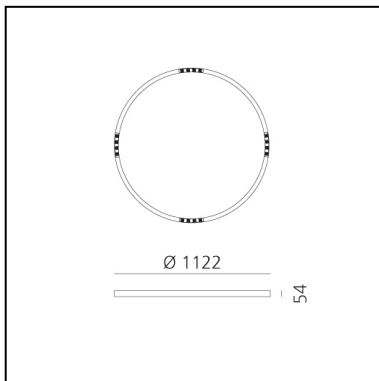

A.24 Stand-alone - Ceiling Circular - Sharping Emission - Ø 1122mm - 3000K - DALI - Brushed Silver

Carlotta de Bevilacqua

IP20    Dimmerable: 

LUMINAIRE

- Watt: **42W**
- Delivered lumens output: **3256lm**
- CCT: **3000K**
- Efficiency: **81%**
- Efficacy: **77.53lm/W**
- CRI: **90**
- Dimmable Typology: **Dali**

Notes

220/240Vac 50/60Hz electronic driver included. Uses 1 DALI address.
Sharping kit (louvers and covers for curved elements) has to be ordered separately.

DESCRIPTION

A.24 is a new comprehensive and flexible system to design light in space. A single profile, only 24 mm thick, can be installed in the recessed, ceiling or suspension mode to continuously follow the angles on a flat or three-dimensional surface. This profile hosts to a variety of performance options: diffused light, sharp optical units with three beam angles, or a smart magnetic track. This makes A.24 a flexible system, as well as an open platform to accommodate other products from the Architectural collection. The suspension version also features direct emission. The three solutions can be alternated to match the architecture and the room functions with utmost flexibility. The competence of Artemide is revealed by the quality of light, as well as by the ability of A.24 to freely move in space, with direct power connection points up to 14 metres apart.

DIMENSIONS

- Height: **cm 5.4**
- Diameter: **cm 112**
- Weight: **cm 5.5**

SOURCES INCLUDED

- Category: **Led**
- Number: **1**
- Watt: **50W**
- Color temperature (K): **3000K**
- CRI: **90**

Accessories