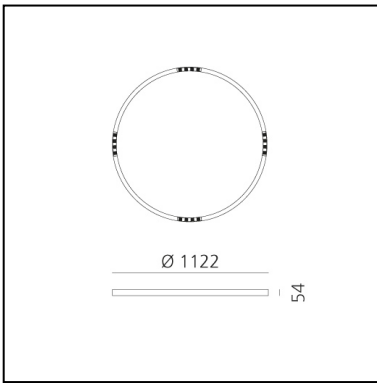

A.24 Stand-alone - Ceiling Circular - Sharping Emission - Ø 1122mm - 4000K - App Compatible - Brushed Bronze

Carlotta de Bevilacqua

IP20    Dimmerable: 

LUMINAIRE

- Watt: **42W**
- Delivered lumens output: **3485lm**
- CCT: **4000K**
- Efficiency: **81%**
- Efficacy: **82.97lm/W**
- CRI: **90**
- Dimmable Typology: **Push & APP**

Notes

220/240Vac 50/60Hz electronic driver included. Uses 1 DALI address.
Sharping kit (louvers and covers for curved elements) has to be ordered separately.

DESCRIPTION

A.24 is a new comprehensive and flexible system to design light in space. A single profile, only 24 mm thick, can be installed in the recessed, ceiling or suspension mode to continuously follow the angles on a flat or three-dimensional surface. This profile hosts to a variety of performance options: diffused light, sharp optical units with three beam angles, or a smart magnetic track. This makes A.24 a flexible system, as well as an open platform to accommodate other products from the Architectural collection. The suspension version also features direct emission. The three solutions can be alternated to match the architecture and the room functions with utmost flexibility. The competence of Artemide is revealed by the quality of light, as well as by the ability of A.24 to freely move in space, with direct power connection points up to 14 metres apart.

DIMENSIONS

- Height: **cm 5.4**
- Diameter: **cm 112**
- Weight: **cm 5.5**

SOURCES INCLUDED

- Category: **Led**
- Number: **1**
- Watt: **50W**
- Color temperature (K): **4000K**
- CRI: **90**

Accessories

NO
IMAGE
AVAILABLE

A.24 Stand-alone - Trimless frame to be used for
recessed the power kit - Ceiling Ø1122 and Ø1500
AQ94200