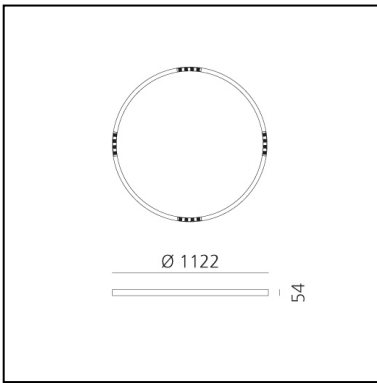

A.24 Stand-alone - Ceiling Circular - Sharping Emission - Ø 1122mm - 4000K - App Compatible - Brushed Copper

Carlotta de Bevilacqua

IP20    Dimmerable: 

LUMINAIRE

- Watt: **42W**
- Delivered lumens output: **3485lm**
- CCT: **4000K**
- Efficiency: **81%**
- Efficacy: **82.97lm/W**
- CRI: **90**
- Dimmable Typology: **Push & APP**

Notes

220/240Vac 50/60Hz electronic driver included. Uses 1 DALI address.
Sharping kit (louvers and covers for curved elements) has to be ordered separately.

DESCRIPTION

A.24 is a new comprehensive and flexible system to design light in space. A single profile, only 24 mm thick, can be installed in the recessed, ceiling or suspension mode to continuously follow the angles on a flat or three-dimensional surface. This profile hosts to a variety of performance options: diffused light, sharp optical units with three beam angles, or a smart magnetic track. This makes A.24 a flexible system, as well as an open platform to accommodate other products from the Architectural collection. The suspension version also features direct emission. The three solutions can be alternated to match the architecture and the room functions with utmost flexibility. The competence of Artemide is revealed by the quality of light, as well as by the ability of A.24 to freely move in space, with direct power connection points up to 14 metres apart.

DIMENSIONS

- Height: **cm 5.4**
- Diameter: **cm 112**
- Weight: **cm 5.5**

SOURCES INCLUDED

- Category: **Led**
- Number: **1**
- Watt: **50W**
- Color temperature (K): **4000K**
- CRI: **90**

Accessories

NO
IMAGE
AVAILABLE

A.24 Stand-alone - Trimless frame to be used for
recessed the power kit - Ceiling Ø1122 and Ø1500
AQ94200