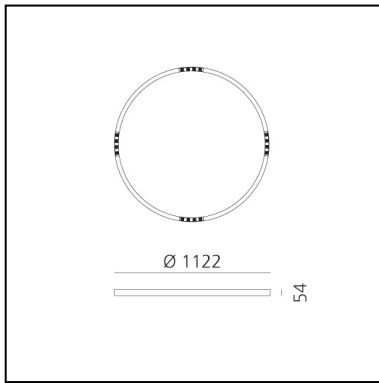

A.24 Stand-alone - Ceiling Circular - Sharping Emission - Ø 1122mm - 4000K - App Compatible - Brushed Silver

Carlotta de Bevilacqua

IP20    Dimmerable: 

LUMINAIRE

- Watt: **42W**
- Delivered lumens output: **3485lm**
- CCT: **4000K**
- Efficiency: **81%**
- Efficacy: **82.97lm/W**
- CRI: **90**
- Dimmable Typology: **Push & APP**

Notes

220/240Vac 50/60Hz electronic driver included. Uses 1 DALI address.
Sharping kit (louvers and covers for curved elements) has to be ordered separately.

DESCRIPTION

A.24 is a new comprehensive and flexible system to design light in space. A single profile, only 24 mm thick, can be installed in the recessed, ceiling or suspension mode to continuously follow the angles on a flat or three-dimensional surface. This profile hosts to a variety of performance options: diffused light, sharp optical units with three beam angles, or a smart magnetic track. This makes A.24 a flexible system, as well as an open platform to accommodate other products from the Architectural collection. The suspension version also features direct emission. The three solutions can be alternated to match the architecture and the room functions with utmost flexibility. The competence of Artemide is revealed by the quality of light, as well as by the ability of A.24 to freely move in space, with direct power connection points up to 14 metres apart.

DIMENSIONS

- Height: **cm 5.4**
- Diameter: **cm 112**
- Weight: **cm 5.5**

SOURCES INCLUDED

- Category: **Led**
- Number: **1**
- Watt: **50W**
- Color temperature (K): **4000K**
- CRI: **90**

Accessories

NO
IMAGE
AVAILABLE

A.24 Stand-alone - Trimless frame to be used for
recessed the power kit - Ceiling Ø1122 and Ø1500
AQ94200