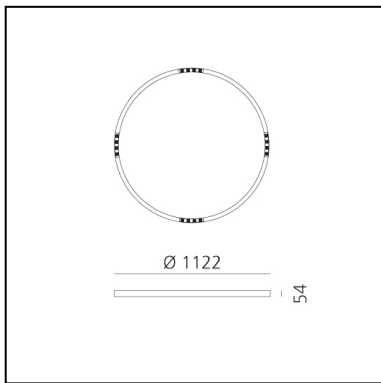

# A.24 Stand-alone - Ceiling Circular - Sharping Emission - Ø 1122mm - 4000K - App Compatible - White

Carlotta de Bevilacqua

IP20    Dimmerable: 

## DIMENSIONS

- Height: **cm 5.4**
- Diameter: **cm 112**
- Weight: **cm 5.5**