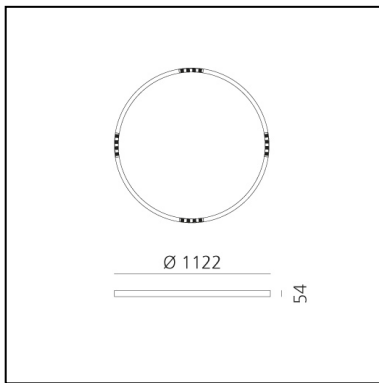

A.24 Stand-alone - Ceiling Circular - Sharping Emission - Ø 1122mm - 4000K - DALI - Black

Carlotta de Bevilacqua

IP20    Dimmerable: 

LUMINAIRE

- Watt: **42W**
- Delivered lumens output: **3485lm**
- CCT: **4000K**
- Efficiency: **81%**
- Efficacy: **82.97lm/W**
- CRI: **90**
- Dimmable Typology: **Dali**

Notes

220/240Vac 50/60Hz electronic driver included. Uses 1 DALI address.
Sharping kit (louvers and covers for curved elements) has to be ordered separately.

DESCRIPTION

A.24 is a new comprehensive and flexible system to design light in space. A single profile, only 24 mm thick, can be installed in the recessed, ceiling or suspension mode to continuously follow the angles on a flat or three-dimensional surface. This profile hosts to a variety of performance options: diffused light, sharp optical units with three beam angles, or a smart magnetic track. This makes A.24 a flexible system, as well as an open platform to accommodate other products from the Architectural collection. The suspension version also features direct emission. The three solutions can be alternated to match the architecture and the room functions with utmost flexibility. The competence of Artemide is revealed by the quality of light, as well as by the ability of A.24 to freely move in space, with direct power connection points up to 14 metres apart.

DIMENSIONS

- Height: **cm 5.4**
- Diameter: **cm 112**
- Weight: **cm 5.5**

SOURCES INCLUDED

- Category: **Led**
- Number: **1**
- Watt: **50W**
- Color temperature (K): **4000K**
- CRI: **90**

Accessories

NO
IMAGE
AVAILABLE

A.24 Stand-alone - Trimless frame to be used for
recessed the power kit - Ceiling Ø1122 and Ø1500
AQ94200