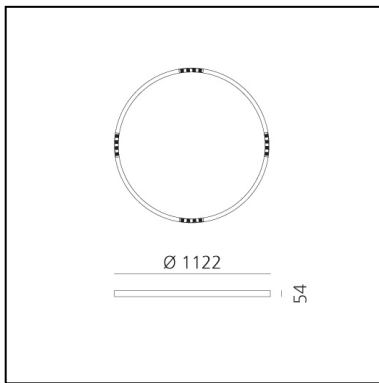

# A.24 Stand-alone - Ceiling Circular - Sharping Emission - Ø 1122mm - 4000K - DALI - Brushed Bronze

Carlotta de Bevilacqua

IP20    Dimmerable: 

## DIMENSIONS

- Height: **cm 5.4**
- Diameter: **cm 112**
- Weight: **cm 5.5**