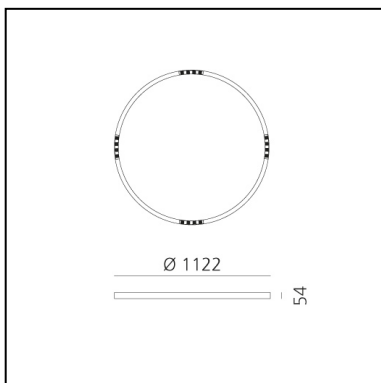

# A.24 Stand-alone - Ceiling Circular - Sharping Emission - Ø 1122mm - 4000K - DALI - Brushed Silver

Carlotta de Bevilacqua

IP20    Dimmerable: 

## DIMENSIONS

- Height: **cm 5.4**
- Diameter: **cm 112**
- Weight: **cm 5.5**