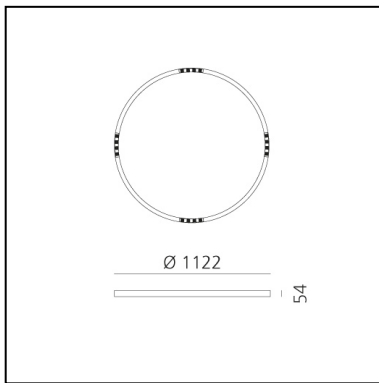

A.24 Stand-alone - Ceiling Circular - Sharping Emission - Ø 1122mm - 4000K - DALI - White

Carlotta de Bevilacqua

IP20    Dimmerable: 

LUMINAIRE

- Watt: **42W**
- Delivered lumens output: **3485lm**
- CCT: **4000K**
- Efficiency: **81%**
- Efficacy: **82.97lm/W**
- CRI: **90**
- Dimmable Typology: **Dali**

Notes

220/240Vac 50/60Hz electronic driver included. Uses 1 DALI address.
Sharping kit (louvers and covers for curved elements) has to be ordered separately.

DESCRIPTION

A.24 is a new comprehensive and flexible system to design light in space. A single profile, only 24 mm thick, can be installed in the recessed, ceiling or suspension mode to continuously follow the angles on a flat or three-dimensional surface. This profile hosts to a variety of performance options: diffused light, sharp optical units with three beam angles, or a smart magnetic track. This makes A.24 a flexible system, as well as an open platform to accommodate other products from the Architectural collection. The suspension version also features direct emission. The three solutions can be alternated to match the architecture and the room functions with utmost flexibility. The competence of Artemide is revealed by the quality of light, as well as by the ability of A.24 to freely move in space, with direct power connection points up to 14 metres apart.

DIMENSIONS

- Height: **cm 5.4**
- Diameter: **cm 112**
- Weight: **cm 5.5**

SOURCES INCLUDED

- Category: **Led**
- Number: **1**
- Watt: **50W**
- Color temperature (K): **4000K**
- CRI: **90**

Accessories

NO
IMAGE
AVAILABLE

A.24 Stand-alone - Trimless frame to be used for
recessed the power kit - Ceiling Ø1122 and Ø1500
AQ94200