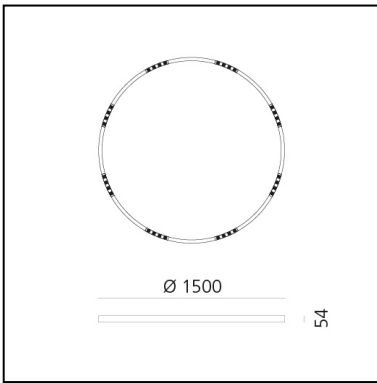

A.24 Stand-alone - Ceiling Circular - Sharping Emission - Ø 1500mm - 2700K - App Compatible - Brushed Copper

Carlotta de Bevilacqua

IP20    Dimmerable: 

LUMINAIRE

- Watt: **83W**
- Delivered lumens output: **6112lm**
- CCT: **2700K**
- Efficiency: **81%**
- Efficacy: **73.64lm/W**
- CRI: **90**
- Dimmable Typology: **Push & APP**

Notes

220/240Vac 50/60Hz electronic driver included. Uses 2 DALI addresses.
Sharping kit (louvers and covers for curved elements) has to be ordered separately.

DESCRIPTION

A.24 is a new comprehensive and flexible system to design light in space. A single profile, only 24 mm thick, can be installed in the recessed, ceiling or suspension mode to continuously follow the angles on a flat or three-dimensional surface. This profile hosts to a variety of performance options: diffused light, sharp optical units with three beam angles, or a smart magnetic track. This makes A.24 a flexible system, as well as an open platform to accommodate other products from the Architectural collection. The suspension version also features direct emission. The three solutions can be alternated to match the architecture and the room functions with utmost flexibility. The competence of Artemide is revealed by the quality of light, as well as by the ability of A.24 to freely move in space, with direct power connection points up to 14 metres apart.

DIMENSIONS

- Height: **cm 5.4**
- Diameter: **cm 150**
- Weight: **cm 8**

SOURCES INCLUDED

- Category: **Led**
- Number: **1**
- Watt: **100W**
- Color temperature (K): **2700K**

Accessories

NO
IMAGE
AVAILABLE