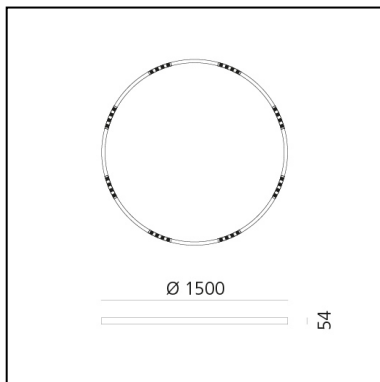

FEATURES

- Article Code: **AQ65515APP**
- Colour: **Brushed Silver**
- Installation: **Ceiling**
- Series: **Architectural Indoor**
- Environment: **Indoor**
- design by: **Carlotta de Bevilacqua**

DIMENSIONS

- Height: **cm 5.4**
- Diameter: **cm 150**
- Weight: **cm 8**

SOURCES INCLUDED

- Category: **Led**
- Number: **1**
- Watt: **100W**
- Color temperature (K): **2700K**

LUMINAIRE

- Watt: **83W**
- Delivered lumens output: **6112lm**
- CCT: **2700K**
- Efficiency: **81%**
- Efficacy: **73.64lm/W**
- CRI: **90**
- Dimmable Typology: **Push & APP**

Notes

220/240Vac 50/60Hz electronic driver included. Uses 2 DALI addresses.
Sharping kit (louvers and covers for curved elements) has to be ordered separately.