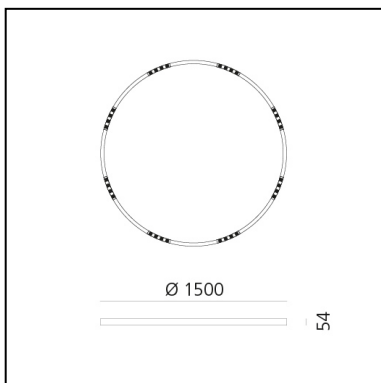

A.24 Stand-alone - Ceiling Circular - Sharping Emission - Ø 1500mm - 2700K - DALI - Black

Carlotta de Bevilacqua

IP20    Dimmerable: 

LUMINAIRE

- Watt: **83W**
- Delivered lumens output: **6112lm**
- CCT: **2700K**
- Efficiency: **81%**
- Efficacy: **73.64lm/W**
- CRI: **90**
- Dimmable Typology: **Dali**

Notes

220/240Vac 50/60Hz electronic driver included. Uses 2 DALI addresses.
Sharping kit (louvers and covers for curved elements) has to be ordered separately.

DESCRIPTION

A.24 is a new comprehensive and flexible system to design light in space. A single profile, only 24 mm thick, can be installed in the recessed, ceiling or suspension mode to continuously follow the angles on a flat or three-dimensional surface. This profile hosts to a variety of performance options: diffused light, sharp optical units with three beam angles, or a smart magnetic track. This makes A.24 a flexible system, as well as an open platform to accommodate other products from the Architectural collection. The suspension version also features direct emission. The three solutions can be alternated to match the architecture and the room functions with utmost flexibility. The competence of Artemide is revealed by the quality of light, as well as by the ability of A.24 to freely move in space, with direct power connection points up to 14 metres apart.

DIMENSIONS

- Height: **cm 5.4**
- Diameter: **cm 150**
- Weight: **cm 8**

SOURCES INCLUDED

- Category: **Led**
- Number: **1**
- Watt: **100W**
- Color temperature (K): **2700K**

Accessories

A.24 Stand-alone - Sharping Accessories - Sharping Kit - R=750mm - Black AQ93104