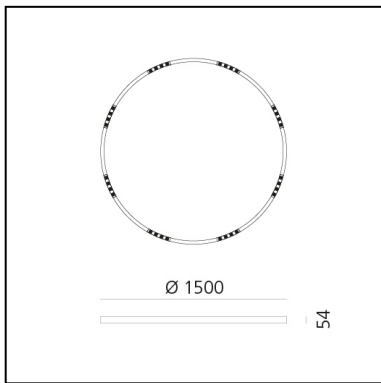

# A.24 Stand-alone - Ceiling Circular - Sharping Emission - Ø 1500mm - 3000K - App Compatible - Black

Carlotta de Bevilacqua

IP20    Dimmerable: 

## LUMINAIRE

- Watt: **83W**
- Delivered lumens output: **6512lm**
- CCT: **3000K**
- Efficiency: **81%**
- Efficacy: **78.46lm/W**
- CRI: **90**
- Dimmable Typology: **Push & APP**

## DIMENSIONS

- Height: **cm 5.4**
- Diameter: **cm 150**
- Weight: **cm 8**