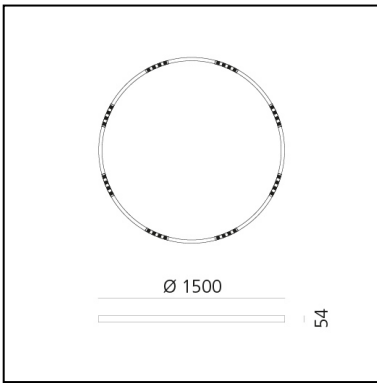

# A.24 Stand-alone - Ceiling Circular - Sharping Emission - Ø 1500mm - 3000K - App Compatible - Brushed Copper

Carlotta de Bevilacqua

IP20    Dimmerable: 

## LUMINAIRE

- Watt: **83W**
- Delivered lumens output: **6512lm**
- CCT: **3000K**
- Efficiency: **81%**
- Efficacy: **78.46lm/W**
- CRI: **90**
- Dimmable Typology: **Push & APP**

## DIMENSIONS

- Height: **cm 5.4**
- Diameter: **cm 150**
- Weight: **cm 8**