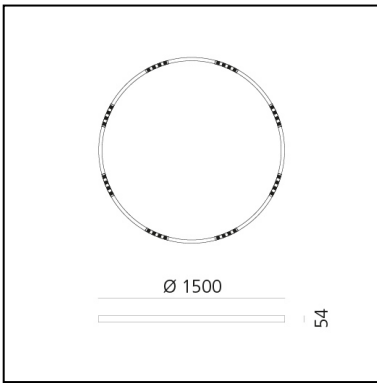

# A.24 Stand-alone - Ceiling Circular - Sharping Emission - Ø 1500mm - 3000K - App Compatible - Brushed Silver

Carlotta de Bevilacqua

IP20    Dimmerable: 

## LUMINAIRE

- Watt: **83W**
- Delivered lumens output: **6512lm**
- CCT: **3000K**
- Efficiency: **81%**
- Efficacy: **78.46lm/W**
- CRI: **90**
- Dimmable Typology: **Push & APP**

## DIMENSIONS

- Height: **cm 5.4**
- Diameter: **cm 150**
- Weight: **cm 8**