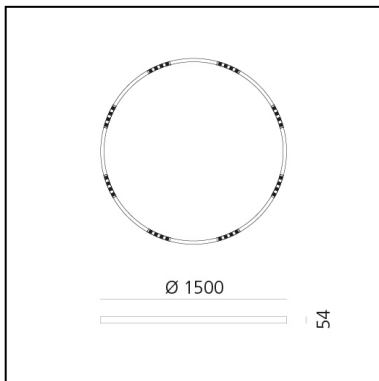

A.24 Stand-alone - Ceiling Circular - Sharping Emission - Ø 1500mm - 3000K - App Compatible - White

Carlotta de Bevilacqua

IP20    Dimmerable: 

LUMINAIRE

- Watt: **83W**
- Delivered lumens output: **6512lm**
- CCT: **3000K**
- Efficiency: **81%**
- Efficacy: **78.46lm/W**
- CRI: **90**
- Dimmable Typology: **Push & APP**

DIMENSIONS

- Height: **cm 5.4**
- Diameter: **cm 150**
- Weight: **cm 8**

SOURCES INCLUDED

- Category: **Led**
- Number: **1**
- Watt: **100W**
- Color temperature (K): **3000K**
- CRI: **90**

Accessories