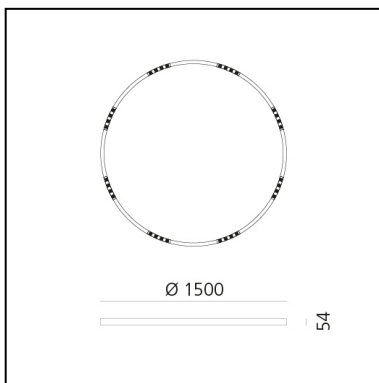

A.24 Stand-alone - Ceiling Circular - Sharping Emission - Ø 1500mm - 4000K - App Compatible - Black

Carlotta de Bevilacqua

IP20    Dimmerable: +  -

LUMINAIRE

- Watt: **83W**
- Delivered lumens output: **6969lm**
- CCT: **4000K**
- Efficiency: **81%**
- Efficacy: **83.97lm/W**
- CRI: **90**
- Dimmable Typology: **Push & APP**

DIMENSIONS

- Height: **cm 5.4**
- Diameter: **cm 150**
- Weight: **cm 8**

SOURCES INCLUDED

- Category: **Led**
- Number: **1**
- Watt: **100W**
- Color temperature (K): **4000K**
- CRI: **90**

Accessories