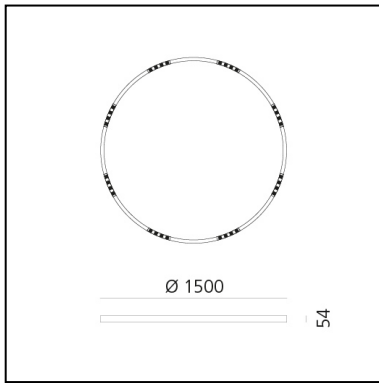

A.24 Stand-alone - Ceiling Circular - Sharping Emission - Ø 1500mm - 4000K - App Compatible - Brushed Copper

Carlotta de Bevilacqua

IP20    Dimmerable: 

LUMINAIRE

- Watt: **83W**
- Delivered lumens output: **6969lm**
- CCT: **4000K**
- Efficiency: **81%**
- Efficacy: **83.97lm/W**
- CRI: **90**
- Dimmable Typology: **Push & APP**

Notes

220/240Vac 50/60Hz electronic driver included. Uses 2 DALI addresses.
Sharping kit (louvers and covers for curved elements) has to be ordered separately.

DESCRIPTION

A.24 is a new comprehensive and flexible system to design light in space. A single profile, only 24 mm thick, can be installed in the recessed, ceiling or suspension mode to continuously follow the angles on a flat or three-dimensional surface. This profile hosts to a variety of performance options: diffused light, sharp optical units with three beam angles, or a smart magnetic track. This makes A.24 a flexible system, as well as an open platform to accommodate other products from the Architectural collection. The suspension version also features direct emission. The three solutions can be alternated to match the architecture and the room functions with utmost flexibility. The competence of Artemide is revealed by the quality of light, as well as by the ability of A.24 to freely move in space, with direct power connection points up to 14 metres apart.

DIMENSIONS

- Height: **cm 5.4**
- Diameter: **cm 150**
- Weight: **cm 8**

SOURCES INCLUDED

- Category: **Led**
- Number: **1**
- Watt: **100W**
- Color temperature (K): **4000K**
- CRI: **90**

Accessories