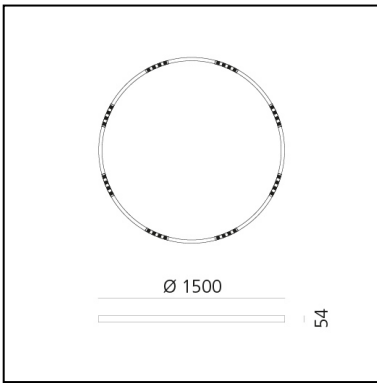

A.24 Stand-alone - Ceiling Circular - Sharping Emission - Ø 1500mm - 4000K - App Compatible - Brushed Silver

Carlotta de Bevilacqua

IP20    Dimmerable: 

LUMINAIRE

- Watt: **83W**
- Delivered lumens output: **6969lm**
- CCT: **4000K**
- Efficiency: **81%**
- Efficacy: **83.97lm/W**
- CRI: **90**
- Dimmable Typology: **Push & APP**

Notes

220/240Vac 50/60Hz electronic driver included. Uses 2 DALI addresses.
Sharping kit (louvers and covers for curved elements) has to be ordered separately.

DESCRIPTION

A.24 is a new comprehensive and flexible system to design light in space. A single profile, only 24 mm thick, can be installed in the recessed, ceiling or suspension mode to continuously follow the angles on a flat or three-dimensional surface. This profile hosts to a variety of performance options: diffused light, sharp optical units with three beam angles, or a smart magnetic track. This makes A.24 a flexible system, as well as an open platform to accommodate other products from the Architectural collection. The suspension version also features direct emission. The three solutions can be alternated to match the architecture and the room functions with utmost flexibility. The competence of Artemide is revealed by the quality of light, as well as by the ability of A.24 to freely move in space, with direct power connection points up to 14 metres apart.

DIMENSIONS

- Height: **cm 5.4**
- Diameter: **cm 150**
- Weight: **cm 8**

SOURCES INCLUDED

- Category: **Led**
- Number: **1**
- Watt: **100W**
- Color temperature (K): **4000K**
- CRI: **90**

Accessories