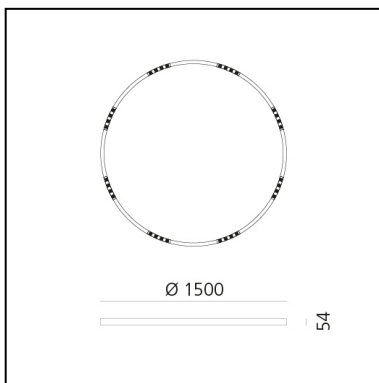

# A.24 Stand-alone - Ceiling Circular - Sharping Emission - Ø 1500mm - 4000K - DALI - Brushed Bronze

Carlotta de Bevilacqua

IP20    Dimmerable: 

## LUMINAIRE

- Watt: **83W**
- Delivered lumens output: **6969lm**
- CCT: **4000K**
- Efficiency: **81%**
- Efficacy: **83.97lm/W**
- CRI: **90**
- Dimmable Typology: **Dali**

## DIMENSIONS

- Height: **cm 5.4**
- Diameter: **cm 150**
- Weight: **cm 8**