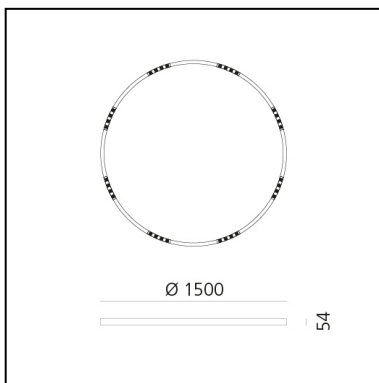

A.24 Stand-alone - Ceiling Circular - Sharping Emission - Ø 1500mm - 4000K - DALI - Brushed Copper

Carlotta de Bevilacqua

IP20    Dimmerable: 

LUMINAIRE

- Watt: **83W**
- Delivered lumens output: **6969lm**
- CCT: **4000K**
- Efficiency: **81%**
- Efficacy: **83.97lm/W**
- CRI: **90**
- Dimmable Typology: **Dali**

DIMENSIONS

- Height: **cm 5.4**
- Diameter: **cm 150**
- Weight: **cm 8**

SOURCES INCLUDED

- Category: **Led**
- Number: **1**
- Watt: **100W**
- Color temperature (K): **4000K**
- CRI: **90**

Accessories