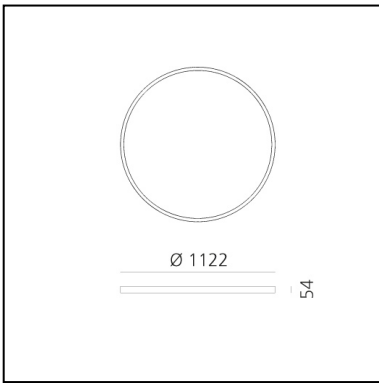

# A.24 Stand-alone - Suspension Circular - Diffused Emission - Ø 1122mm - 3000K - App Compatible - Brushed Silver

Carlotta de Bevilacqua

IP20    Dimmerable: 

## LUMINAIRE

- Watt: **95W**
- Delivered lumens output: **8204lm**
- CCT: **3000K**
- Efficiency: **60%**
- Efficacy: **86.36lm/W**
- CRI: **80**
- Dimmable Typology: **Push & APP**

## DIMENSIONS

- Height: **cm 5.4**
- Diameter: **cm 112**
- Weight: **cm 6**