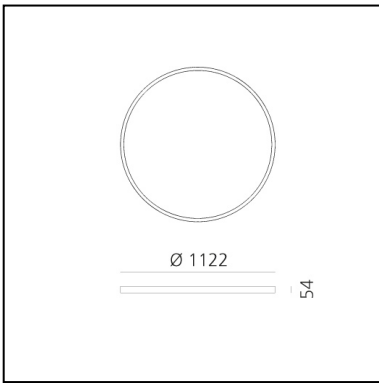

# A.24 Stand-alone - Suspension Circular - Diffused Emission - Ø 1122mm - 4000K - App Compatible - Brushed Copper

Carlotta de Bevilacqua

IP20    Dimmerable: 

## DIMENSIONS

- Height: **cm 5.4**
- Diameter: **cm 112**
- Weight: **cm 6**