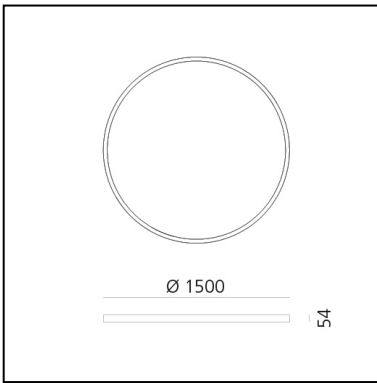

# A.24 Stand-alone - Suspension Circular - Diffused Emission - Ø 1500mm - 3000K - App Compatible - Brushed Bronze

Carlotta de Bevilacqua

IP20    Dimmerable: 

## LUMINAIRE

- Watt: **132W**
- Delivered lumens output: **10939lm**
- CCT: **3000K**
- Efficiency: **60%**
- Efficacy: **82.87lm/W**
- CRI: **80**
- Dimmable Typology: **Push & APP**

## DIMENSIONS

- Height: **cm 5.4**
- Diameter: **cm 150**
- Weight: **cm 8.5**