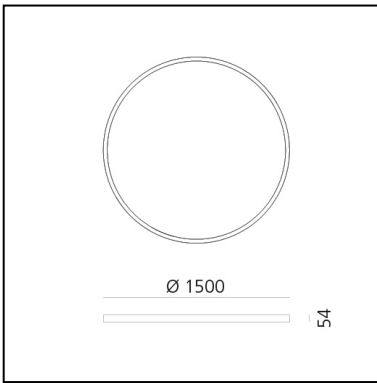

# A.24 Stand-alone - Suspension Circular - Diffused Emission - Ø 1500mm - 4000K - App Compatible - Brushed Copper

Carlotta de Bevilacqua

IP20    Dimmerable: 

## LUMINAIRE

- Watt: **132W**
- Delivered lumens output: **11429lm**
- CCT: **4000K**
- Efficiency: **60%**
- Efficacy: **86.58lm/W**
- CRI: **80**
- Dimmable Typology: **Push & APP**

## DIMENSIONS

- Height: **cm 5.4**
- Diameter: **cm 150**
- Weight: **cm 8.5**