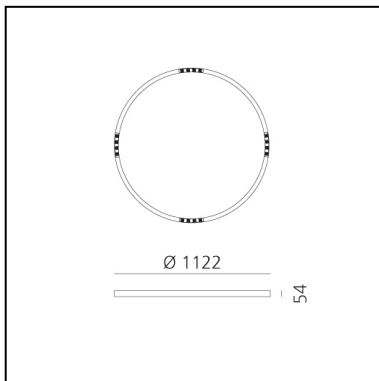

A.24 Stand-alone - Suspension Circular - Sharping Emission - Ø 1122mm - 2700K - App Compatible - Black

Carlotta de Bevilacqua

IP20    Dimmerable: 

LUMINAIRE

- Watt: **42W**
- Delivered lumens output: **3056lm**
- CCT: **2700K**
- Efficiency: **81%**
- Efficacy: **72.77lm/W**
- CRI: **90**
- Dimmable Typology: **Push & APP**

Notes

220/240Vac 50/60Hz electronic driver included. Uses 1 DALI address.
Sharping kit (louvers and covers for curved elements) has to be ordered separately.

DESCRIPTION

A.24 is a new comprehensive and flexible system to design light in space. A single profile, only 24 mm thick, can be installed in the recessed, ceiling or suspension mode to continuously follow the angles on a flat or three-dimensional surface. This profile hosts to a variety of performance options: diffused light, sharp optical units with three beam angles, or a smart magnetic track. This makes A.24 a flexible system, as well as an open platform to accommodate other products from the Architectural collection. The suspension version also features direct emission. The three solutions can be alternated to match the architecture and the room functions with utmost flexibility. The competence of Artemide is revealed by the quality of light, as well as by the ability of A.24 to freely move in space, with direct power connection points up to 14 metres apart.

DIMENSIONS

- Height: **cm 5.4**
- Diameter: **cm 112**
- Weight: **cm 5.5**

SOURCES INCLUDED

- Category: **Led**
- Number: **1**
- Watt: **50W**
- Color temperature (K): **2700K**

Accessories

NO
IMAGE
AVAILABLE

NO
IMAGE
AVAILABLE

A.24 Stand-alone - Trimless frame to be used for
recessed the power kit - Suspension Ø1122 and
Ø1500 AQ94000