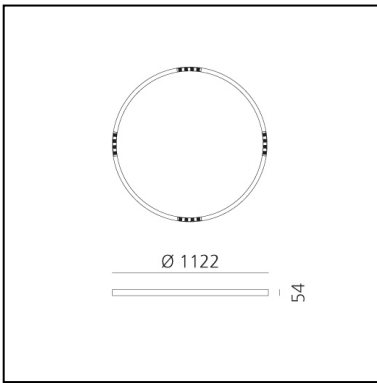

# A.24 Stand-alone - Suspension Circular - Sharping Emission - Ø 1122mm - 2700K - App Compatible - Brushed Bronze

Carlotta de Bevilacqua

IP20    Dimmerable: 

## DIMENSIONS

- Height: **cm 5.4**
- Diameter: **cm 112**
- Weight: **cm 5.5**