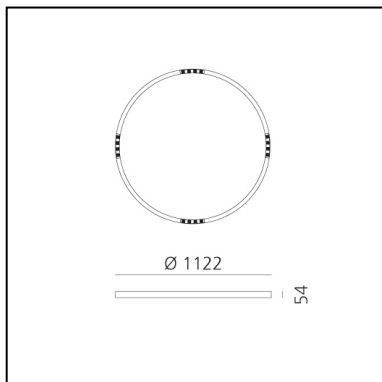

# A.24 Stand-alone - Suspension Circular - Sharping Emission - Ø 1122mm - 2700K - App Compatible - Brushed Copper

Carlotta de Bevilacqua

IP20    Dimmerable: 

## DIMENSIONS

- Height: **cm 5.4**
- Diameter: **cm 112**
- Weight: **cm 5.5**