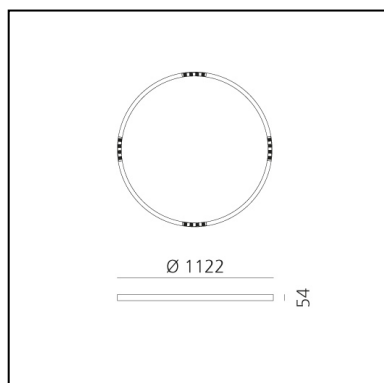

# A.24 Stand-alone - Suspension Circular - Sharping Emission - Ø 1122mm - 2700K - App Compatible - Brushed Silver

Carlotta de Bevilacqua

IP20    Dimmerable: 

## DIMENSIONS

- Height: **cm 5.4**
- Diameter: **cm 112**
- Weight: **cm 5.5**