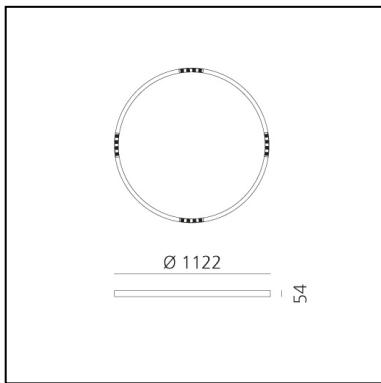

A.24 Stand-alone - Suspension Circular - Sharping Emission - Ø 1122mm - 2700K - DALI - Black

Carlotta de Bevilacqua

IP20    Dimmerable: 

LUMINAIRE

- Watt: **42W**
- Delivered lumens output: **3056lm**
- CCT: **2700K**
- Efficiency: **81%**
- Efficacy: **72.77lm/W**
- CRI: **90**
- Dimmable Typology: **Dali**

DIMENSIONS

- Height: **cm 5.4**
- Diameter: **cm 112**
- Weight: **cm 5.5**

SOURCES INCLUDED

- Category: **Led**
- Number: **1**
- Watt: **50W**
- Color temperature (K): **2700K**

Accessories

NO
IMAGE
AVAILABLE

NO
IMAGE
AVAILABLE

A.24 Stand-alone - Trimless frame to be used for
recessed the power kit - Suspension Ø1122 and
Ø1500 AQ94000