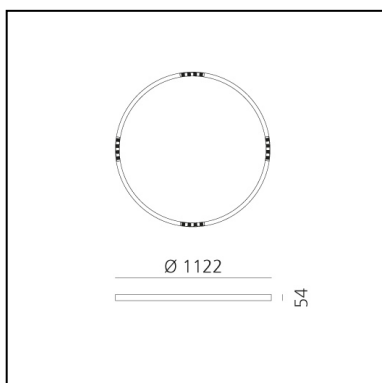

# A.24 Stand-alone - Suspension Circular - Sharping Emission - Ø 1122mm - 2700K - DALI - Brushed Copper

Carlotta de Bevilacqua

IP20    Dimmerable: 

## DIMENSIONS

- Height: **cm 5.4**
- Diameter: **cm 112**
- Weight: **cm 5.5**