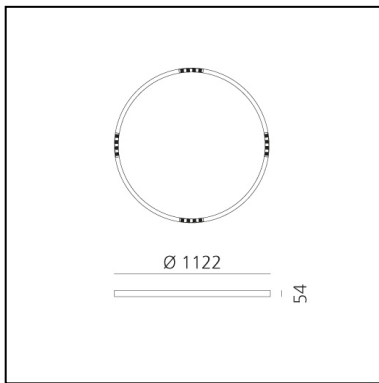

A.24 Stand-alone - Suspension Circular - Sharping Emission - Ø 1122mm - 2700K - DALI - Brushed Silver

Carlotta de Bevilacqua

IP20    Dimmerable: 

LUMINAIRE

- Watt: **42W**
- Delivered lumens output: **3056lm**
- CCT: **2700K**
- Efficiency: **81%**
- Efficacy: **72.77lm/W**
- CRI: **90**
- Dimmable Typology: **Dali**

Notes

220/240Vac 50/60Hz electronic driver included. Uses 1 DALI address.
Sharping kit (louvers and covers for curved elements) has to be ordered separately.

DESCRIPTION

A.24 is a new comprehensive and flexible system to design light in space. A single profile, only 24 mm thick, can be installed in the recessed, ceiling or suspension mode to continuously follow the angles on a flat or three-dimensional surface. This profile hosts to a variety of performance options: diffused light, sharp optical units with three beam angles, or a smart magnetic track. This makes A.24 a flexible system, as well as an open platform to accommodate other products from the Architectural collection. The suspension version also features direct emission. The three solutions can be alternated to match the architecture and the room functions with utmost flexibility. The competence of Artemide is revealed by the quality of light, as well as by the ability of A.24 to freely move in space, with direct power connection points up to 14 metres apart.

DIMENSIONS

- Height: **cm 5.4**
- Diameter: **cm 112**
- Weight: **cm 5.5**

SOURCES INCLUDED

- Category: **Led**
- Number: **1**
- Watt: **50W**
- Color temperature (K): **2700K**

Accessories

NO
IMAGE
AVAILABLE

NO
IMAGE
AVAILABLE

A.24 Stand-alone - Trimless frame to be used for
recessed the power kit - Suspension Ø1122 and
Ø1500 AQ94000