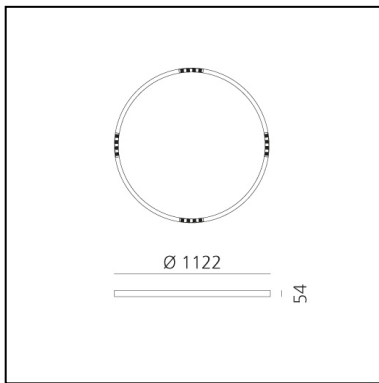

A.24 Stand-alone - Suspension Circular - Sharping Emission - Ø 1122mm - 2700K - DALI - White

Carlotta de Bevilacqua

IP20    Dimmerable: 

LUMINAIRE

- Watt: **42W**
- Delivered lumens output: **3056lm**
- CCT: **2700K**
- Efficiency: **81%**
- Efficacy: **72.77lm/W**
- CRI: **90**
- Dimmable Typology: **Dali**

Notes

220/240Vac 50/60Hz electronic driver included. Uses 1 DALI address.
Sharping kit (louvers and covers for curved elements) has to be ordered separately.

DESCRIPTION

A.24 is a new comprehensive and flexible system to design light in space. A single profile, only 24 mm thick, can be installed in the recessed, ceiling or suspension mode to continuously follow the angles on a flat or three-dimensional surface. This profile hosts to a variety of performance options: diffused light, sharp optical units with three beam angles, or a smart magnetic track. This makes A.24 a flexible system, as well as an open platform to accommodate other products from the Architectural collection. The suspension version also features direct emission. The three solutions can be alternated to match the architecture and the room functions with utmost flexibility. The competence of Artemide is revealed by the quality of light, as well as by the ability of A.24 to freely move in space, with direct power connection points up to 14 metres apart.

DIMENSIONS

- Height: **cm 5.4**
- Diameter: **cm 112**
- Weight: **cm 5.5**

SOURCES INCLUDED

- Category: **Led**
- Number: **1**
- Watt: **50W**
- Color temperature (K): **2700K**

Accessories

NO
IMAGE
AVAILABLE

NO
IMAGE
AVAILABLE

A.24 Stand-alone - Trimless frame to be used for
recessed the power kit - Suspension Ø1122 and
Ø1500 AQ94000