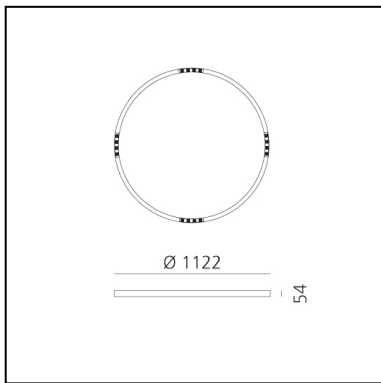

A.24 Stand-alone - Suspension Circular - Sharping Emission - Ø 1122mm - 3000K - App Compatible - Black

Carlotta de Bevilacqua

IP20    Dimmerable: 

LUMINAIRE

- Watt: **42W**
- Delivered lumens output: **3256lm**
- CCT: **3000K**
- Efficiency: **81%**
- Efficacy: **77.53lm/W**
- CRI: **90**
- Dimmable Typology: **Push & APP**

DIMENSIONS

- Height: **cm 5.4**
- Diameter: **cm 112**
- Weight: **cm 5.5**

SOURCES INCLUDED

- Category: **Led**
- Number: **1**
- Watt: **50W**
- Color temperature (K): **3000K**
- CRI: **90**

Accessories

NO
IMAGE
AVAILABLE

A.24 Stand-alone - Trimless frame to be used for
recessed the power kit - Suspension Ø1122 and
Ø1500 AQ94000