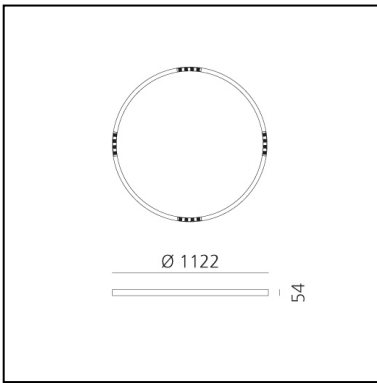

A.24 Stand-alone - Suspension Circular - Sharping Emission - Ø 1122mm - 3000K - App Compatible - Brushed Bronze

Carlotta de Bevilacqua

IP20    Dimmerable: 

LUMINAIRE

- Watt: **42W**
- Delivered lumens output: **3256lm**
- CCT: **3000K**
- Efficiency: **81%**
- Efficacy: **77.53lm/W**
- CRI: **90**
- Dimmable Typology: **Push & APP**

Notes

220/240Vac 50/60Hz electronic driver included. Uses 1 DALI address.
Sharping kit (louvers and covers for curved elements) has to be ordered separately.

DESCRIPTION

A.24 is a new comprehensive and flexible system to design light in space. A single profile, only 24 mm thick, can be installed in the recessed, ceiling or suspension mode to continuously follow the angles on a flat or three-dimensional surface. This profile hosts to a variety of performance options: diffused light, sharp optical units with three beam angles, or a smart magnetic track. This makes A.24 a flexible system, as well as an open platform to accommodate other products from the Architectural collection. The suspension version also features direct emission. The three solutions can be alternated to match the architecture and the room functions with utmost flexibility. The competence of Artemide is revealed by the quality of light, as well as by the ability of A.24 to freely move in space, with direct power connection points up to 14 metres apart.

DIMENSIONS

- Height: **cm 5.4**
- Diameter: **cm 112**
- Weight: **cm 5.5**

SOURCES INCLUDED

- Category: **Led**
- Number: **1**
- Watt: **50W**
- Color temperature (K): **3000K**
- CRI: **90**

Accessories

NO
IMAGE
AVAILABLE

A.24 Stand-alone - Trimless frame to be used for
recessed the power kit - Suspension Ø1122 and
Ø1500 AQ94000