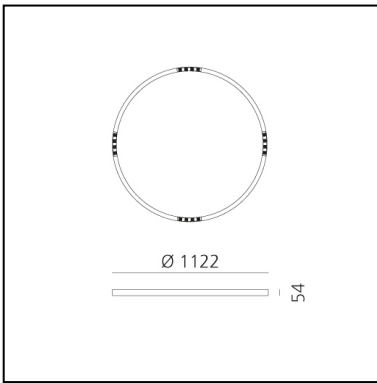

# A.24 Stand-alone - Suspension Circular - Sharping Emission - Ø 1122mm - 3000K - App Compatible - Brushed Copper

Carlotta de Bevilacqua

IP20    Dimmerable: 

## DIMENSIONS

- Height: **cm 5.4**
- Diameter: **cm 112**
- Weight: **cm 5.5**