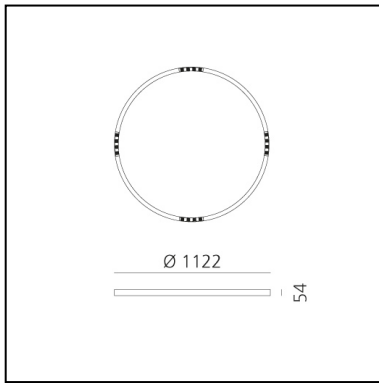

A.24 Stand-alone - Suspension Circular - Sharping Emission - Ø 1122mm - 3000K - App Compatible - Brushed Silver

Carlotta de Bevilacqua

IP20    Dimmerable: 

LUMINAIRE

- Watt: **42W**
- Delivered lumens output: **3256lm**
- CCT: **3000K**
- Efficiency: **81%**
- Efficacy: **77.53lm/W**
- CRI: **90**
- Dimmable Typology: **Push & APP**

Notes

220/240Vac 50/60Hz electronic driver included. Uses 1 DALI address.
Sharping kit (louvers and covers for curved elements) has to be ordered separately.

DESCRIPTION

A.24 is a new comprehensive and flexible system to design light in space. A single profile, only 24 mm thick, can be installed in the recessed, ceiling or suspension mode to continuously follow the angles on a flat or three-dimensional surface. This profile hosts to a variety of performance options: diffused light, sharp optical units with three beam angles, or a smart magnetic track. This makes A.24 a flexible system, as well as an open platform to accommodate other products from the Architectural collection. The suspension version also features direct emission. The three solutions can be alternated to match the architecture and the room functions with utmost flexibility. The competence of Artemide is revealed by the quality of light, as well as by the ability of A.24 to freely move in space, with direct power connection points up to 14 metres apart.

DIMENSIONS

- Height: **cm 5.4**
- Diameter: **cm 112**
- Weight: **cm 5.5**

SOURCES INCLUDED

- Category: **Led**
- Number: **1**
- Watt: **50W**
- Color temperature (K): **3000K**
- CRI: **90**

Accessories

NO
IMAGE
AVAILABLE

A.24 Stand-alone - Trimless frame to be used for
recessed the power kit - Suspension Ø1122 and
Ø1500 AQ94000