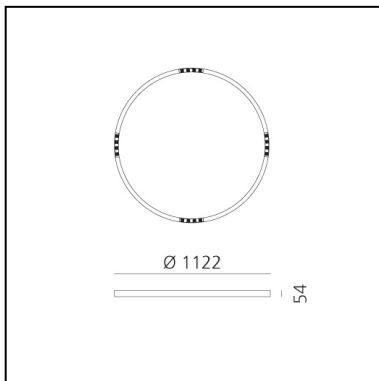

# A.24 Stand-alone - Suspension Circular - Sharping Emission - Ø 1122mm - 3000K - DALI - Brushed Bronze

Carlotta de Bevilacqua

IP20    Dimmerable: 

## DIMENSIONS

- Height: **cm 5.4**
- Diameter: **cm 112**
- Weight: **cm 5.5**