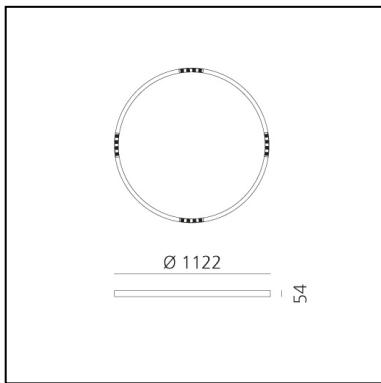

A.24 Stand-alone - Suspension Circular - Sharping Emission - Ø 1122mm - 3000K - DALI - Brushed Copper

Carlotta de Bevilacqua

IP20    Dimmerable: 

LUMINAIRE

- Watt: **42W**
- Delivered lumens output: **3256lm**
- CCT: **3000K**
- Efficiency: **81%**
- Efficacy: **77.53lm/W**
- CRI: **90**
- Dimmable Typology: **Dali**

DIMENSIONS

- Height: **cm 5.4**
- Diameter: **cm 112**
- Weight: **cm 5.5**

SOURCES INCLUDED

- Category: **Led**
- Number: **1**
- Watt: **50W**
- Color temperature (K): **3000K**
- CRI: **90**

Accessories

NO
IMAGE
AVAILABLE

A.24 Stand-alone - Trimless frame to be used for
recessed the power kit - Suspension Ø1122 and
Ø1500 AQ94000