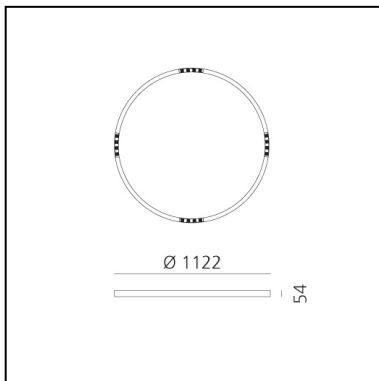

# A.24 Stand-alone - Suspension Circular - Sharping Emission - Ø 1122mm - 3000K - DALI - Brushed Silver

Carlotta de Bevilacqua

IP20    Dimmerable: 

## DIMENSIONS

- Height: **cm 5.4**
- Diameter: **cm 112**
- Weight: **cm 5.5**