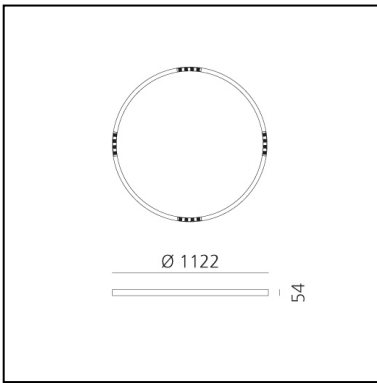

A.24 Stand-alone - Suspension Circular - Sharping Emission - Ø 1122mm - 4000K - App Compatible - Brushed Bronze

Carlotta de Bevilacqua

IP20    Dimmerable: 

LUMINAIRE

- Watt: **42W**
- Delivered lumens output: **3485lm**
- CCT: **4000K**
- Efficiency: **81%**
- Efficacy: **82.97lm/W**
- CRI: **90**
- Dimmable Typology: **Push & APP**

Notes

220/240Vac 50/60Hz electronic driver included. Uses 1 DALI address.
Sharping kit (louvers and covers for curved elements) has to be ordered separately.

DESCRIPTION

A.24 is a new comprehensive and flexible system to design light in space. A single profile, only 24 mm thick, can be installed in the recessed, ceiling or suspension mode to continuously follow the angles on a flat or three-dimensional surface. This profile hosts to a variety of performance options: diffused light, sharp optical units with three beam angles, or a smart magnetic track. This makes A.24 a flexible system, as well as an open platform to accommodate other products from the Architectural collection. The suspension version also features direct emission. The three solutions can be alternated to match the architecture and the room functions with utmost flexibility. The competence of Artemide is revealed by the quality of light, as well as by the ability of A.24 to freely move in space, with direct power connection points up to 14 metres apart.

DIMENSIONS

- Height: **cm 5.4**
- Diameter: **cm 112**
- Weight: **cm 5.5**

SOURCES INCLUDED

- Category: **Led**
- Number: **1**
- Watt: **50W**
- Color temperature (K): **4000K**
- CRI: **90**

Accessories

NO
IMAGE
AVAILABLE

A.24 Stand-alone - Trimless frame to be used for
recessed the power kit - Suspension Ø1122 and
Ø1500 AQ94000