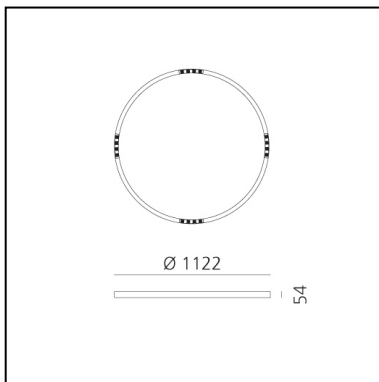

A.24 Stand-alone - Suspension Circular - Sharping Emission - Ø 1122mm - 4000K - App Compatible - Brushed Copper

Carlotta de Bevilacqua

IP20    Dimmerable: 

LUMINAIRE

- Watt: **42W**
- Delivered lumens output: **3485lm**
- CCT: **4000K**
- Efficiency: **81%**
- Efficacy: **82.97lm/W**
- CRI: **90**
- Dimmable Typology: **Push & APP**

Notes

220/240Vac 50/60Hz electronic driver included. Uses 1 DALI address.
Sharping kit (louvers and covers for curved elements) has to be ordered separately.

DESCRIPTION

A.24 is a new comprehensive and flexible system to design light in space. A single profile, only 24 mm thick, can be installed in the recessed, ceiling or suspension mode to continuously follow the angles on a flat or three-dimensional surface. This profile hosts to a variety of performance options: diffused light, sharp optical units with three beam angles, or a smart magnetic track. This makes A.24 a flexible system, as well as an open platform to accommodate other products from the Architectural collection. The suspension version also features direct emission. The three solutions can be alternated to match the architecture and the room functions with utmost flexibility. The competence of Artemide is revealed by the quality of light, as well as by the ability of A.24 to freely move in space, with direct power connection points up to 14 metres apart.

DIMENSIONS

- Height: **cm 5.4**
- Diameter: **cm 112**
- Weight: **cm 5.5**

SOURCES INCLUDED

- Category: **Led**
- Number: **1**
- Watt: **50W**
- Color temperature (K): **4000K**
- CRI: **90**

Accessories

NO
IMAGE
AVAILABLE

A.24 Stand-alone - Trimless frame to be used for
recessed the power kit - Suspension Ø1122 and
Ø1500 AQ94000